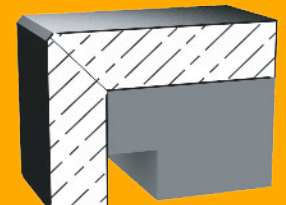

DOUBLE OGEE

40MM (20+20)

60MM (30+30)

MITRED EDGE

MITRED EDGE

LED GROOVE

MITRED EDGE WITH LED GROOVE